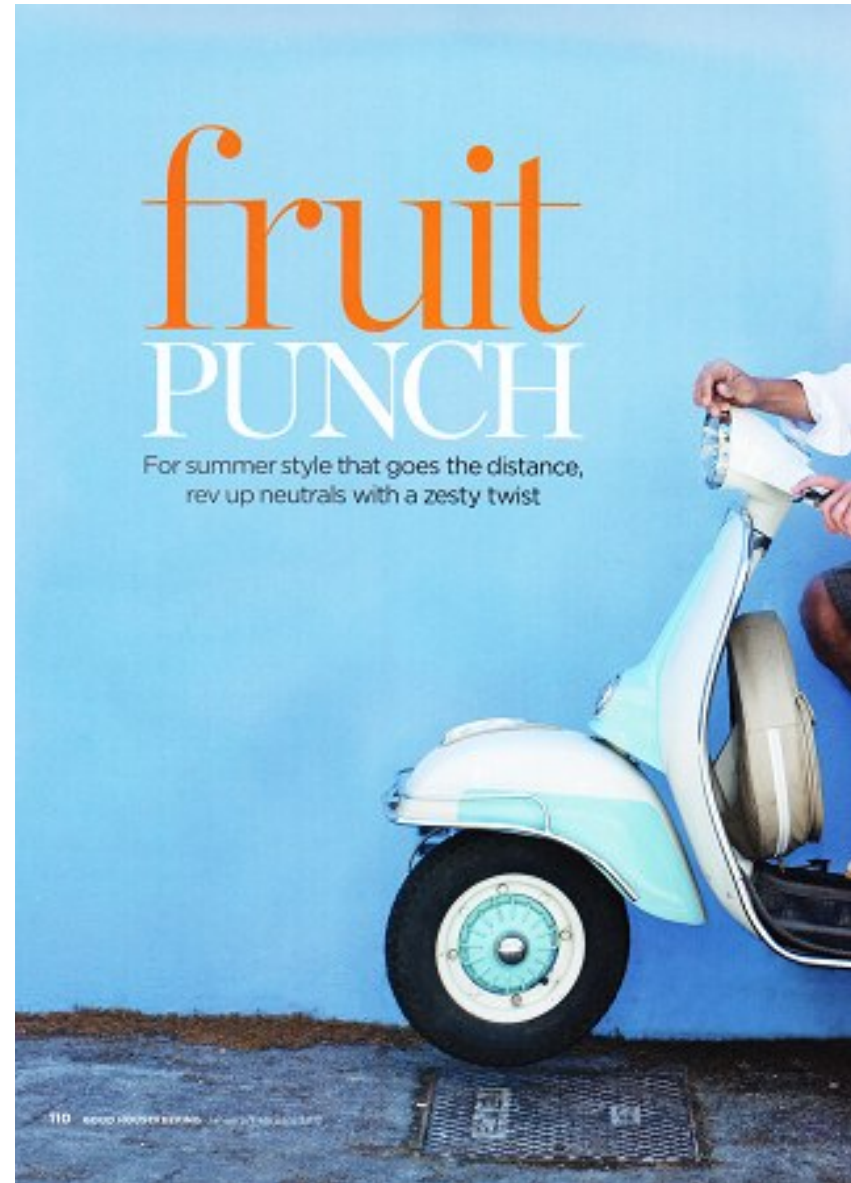

JANINE LIEBENBERG

Height 5'10"/178cm Bust 34"/86cm B Waist 23"/58cm Hips 34.5"/88cm Dress 8 US/38 EU/10 UK Shoe 9.5 US/40.5 EU/7 UK Hair Dark Brown Eyes Brown

JANINE LIEBENBERG

Height 5'10"/178cm Bust 34"/86cm B Waist 23"/58cm Hips 34.5"/88cm Dress 8 US/38 EU/10 UK Shoe 9.5 US/40.5 EU/7 UK Hair Dark Brown Eyes Brown