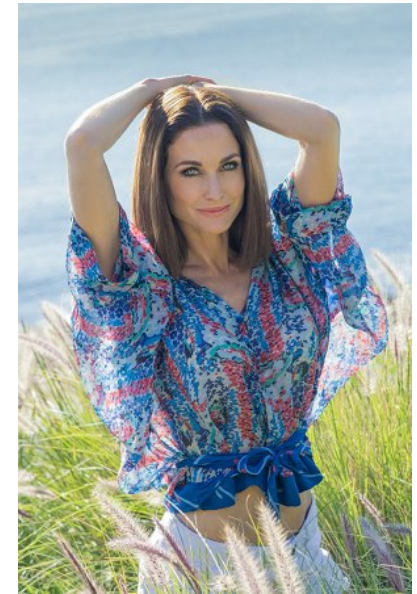

## LISA KING

Height 5'6"/168cm Bust 34"/86cm B Waist 23.5"/60cm Hips 33.5"/85cm  
Dress 6 US/36 EU/8 UK Shoe 7 US/38 EU/5 UK Hair Light Brown  
Eyes Blue/Green

15 Varneys Road | Green Point, Cape Town, 8001 | South Africa | E-mail: