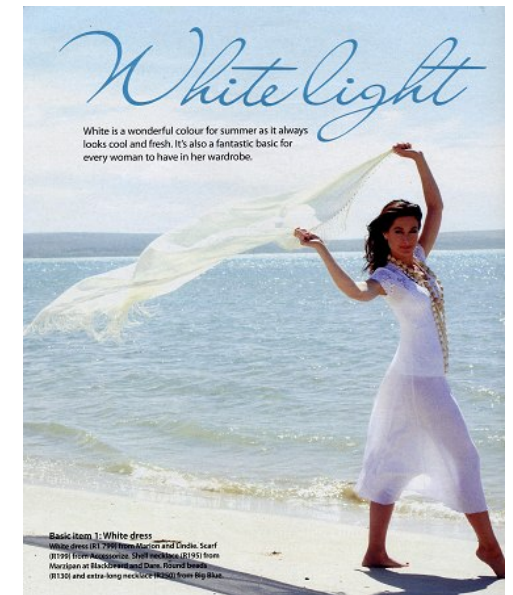

## LISA KING

Height 5'6"/168cm Bust 34"/86cm B Waist 23.5"/60cm Hips 33.5"/85cm  
Dress 6 US/36 EU/8 UK Shoe 7 US/38 EU/5 UK Hair Light Brown  
Eyes Blue/Green

15 Varneys Road | Green Point, Cape Town, 8001 | South Africa | E-mail: