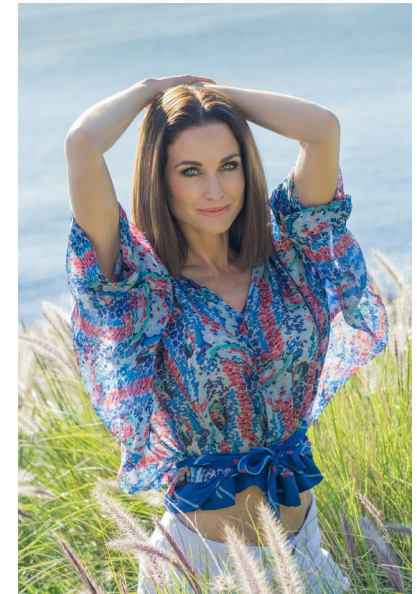

## LISA KING

Height 5'6"/168cm Bust 34"/86cm B Waist 23.5"/60cm Hips 33.5"/85cm  
Dress 6 US/36 EU/8 UK Shoe 7 US/38 EU/5 UK Hair Light Brown  
Eyes Blue/Green

15 Varneys Road | Green Point, Cape Town, 8001 | South Africa | E-mail:  
fusion@fusionmodels.co.za